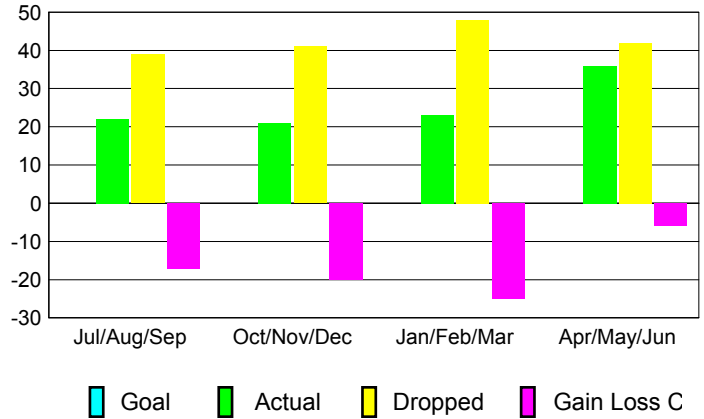

GMT: **JERRY SMITH**

Location: **PENNSYLVANIA**

GMT CA: **1**

**CLUBS**

Month	New Club Goal	Actual New Clubs	Actual Dropped Clubs	Gain/Loss of Clubs
<b>2012-2013</b>				
Jul/Aug/Sep	0	0	0	0
Oct/Nov/Dec	0	0	0	0
Jan/Feb/Mar	0	0	0	0
Apr/May/June	0	0	0	0
<b>Totals</b>	<b>0</b>	<b>0</b>	<b>0</b>	<b>0</b>

**Club Results 2012-2013**  
Goal, New, Dropped, Gain/Loss

**YTD Status Quo Clubs 2012-2013**

Status Quo Clubs Compared to Status Quo Members

**Club Gain/Loss 2012-2013**

**MEMBERSHIP**

Month	Net Memb Goal	Actual New Memb	Actual Dropped Memb	Gain/Loss of Memb
<b>2012-2013</b>				
Jul/Aug/Sep	0	22	39	-17
Oct/Nov/Dec	0	21	41	-20
Jan/Feb/Mar	0	23	48	-25
Apr/May/June	0	36	42	-6
<b>Totals</b>	<b>0</b>	<b>102</b>	<b>170</b>	<b>-68</b>

**Membership Results 2012-2013**  
Goal, New, Dropped, Gain/Loss

**Gender Comparison 2012-2013**

**Membership Gain/Loss 2012-2013**